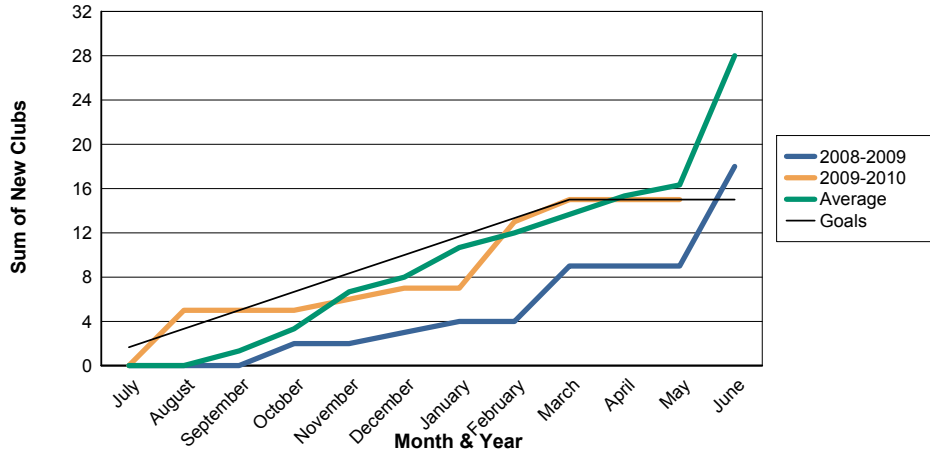

### 3 Year Comparisons for GMT Constitutional Area 6

By GMT District

As of May 2010

#### Sum of New Clubs/ Month & Year

For District 324A6