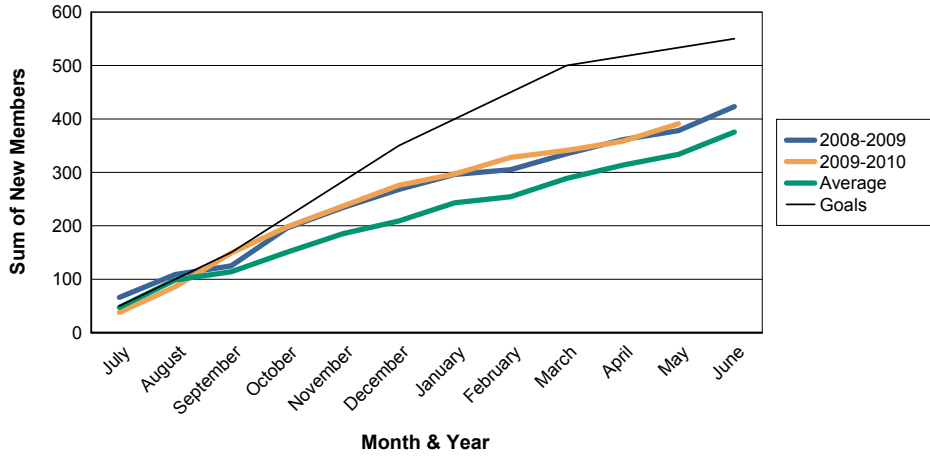

3 Year Comparisons for GMT Constitutional Area 6

By GMT District

As of May 2010

Sum of New Members/ Month & Year

For District 324A6