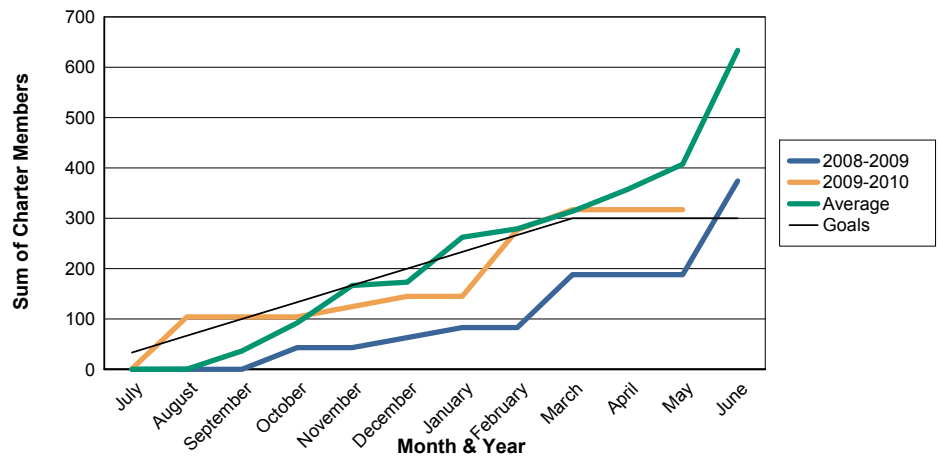

Sum of Charter Members/ Month & Year

For District 324A6