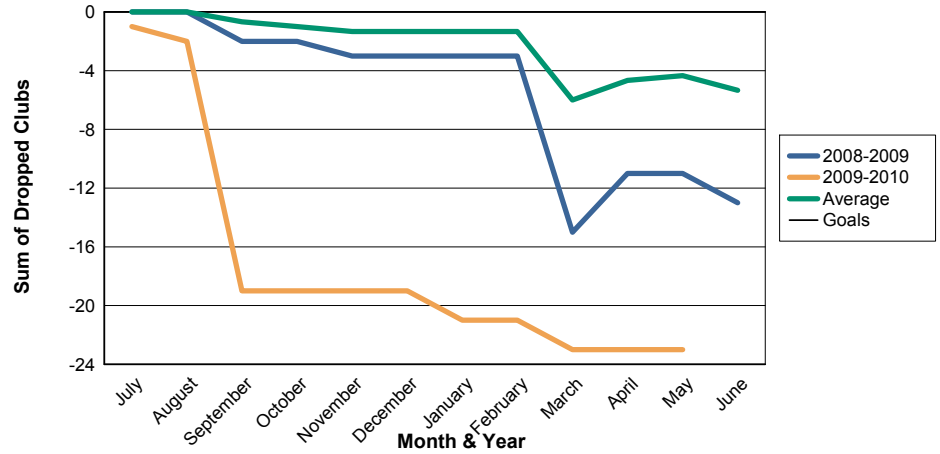

Sum of Dropped Clubs/ Month & Year

For District 324A6