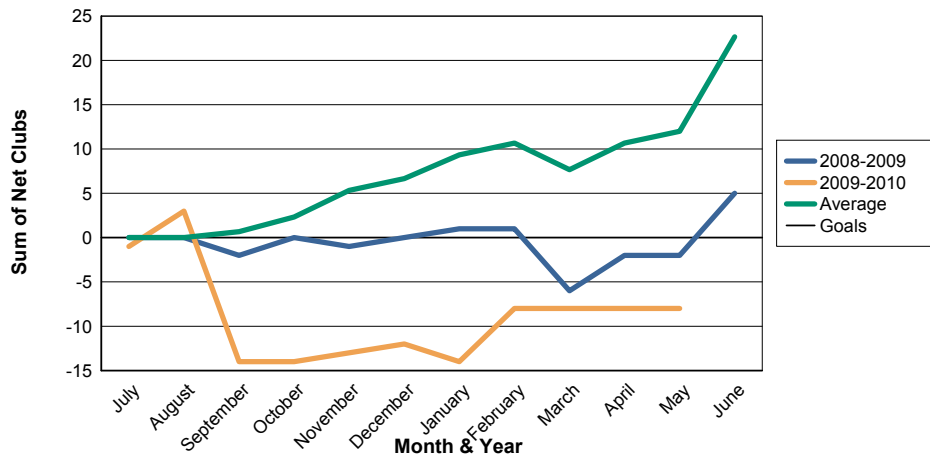

Sum of Net Clubs/ Month & Year

For District 324A6